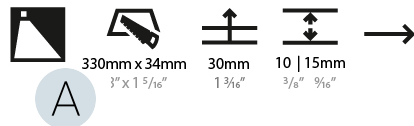

GENERAL

Series: Delight
Subseries: Delight String Step
Brand: Prolicht
Division: Architectural
Mounting Type: Recessed
Mounting Location: Wall
Subcategory: Step Light

PHYSICAL

Shape: Rectangle
Length (mm): 340
Length (in): 13 3/8
Height (mm): 40
Depth (mm): 27
Height (in): 1 9/16
Depth (in): 1 1/16
Ceiling Thickness (mm): 10 / 12 / 15
Ceiling Thickness (in): 3/8 or 1/2 or 9/16
Min. Recessing Depth (mm): 30
Min. Recessing Depth (in): 1 3/16
Light Distribution: Asymmetric
Weight (kg): 0.404
Weight (lbs): 0.89
Fixture Finish: SSR / BKV / CWI / CRY / HAB / LAG / UFT / ITA / RUA / RUR / MIC / FTG / MYG / TWT / LOD / PUS / FRO / FUP / KIA / POP / BLS / SPG / MEY / GOH / GUM / CHC / COM / ABZ / JAG / OBR / MOS / ROR
Fixture Material: Aluminum
Cut-out Measurements: 330mm / 13" x 34mm / 1 5/16"

ELECTRICAL

Lamp Type: LED (Zhaga Standard)
Input Wattage (W): 4
Total Output Wattage (W): 3.6
Dimming: 0-10V Dimming / Phase Dimming (120Vac Only)
Driver Included: No
Driver Location: Remote
Driver Type: Constant Voltage - 120 / 277Vac
Driver Class: Class 2
Input Voltage (V): 120 - 277
Output Voltage (V): 24

LED

Number of LEDs: 1
Color Temperature (°K): 3000 / 3500 / 5000
Max. Delivered Lumen (lm): 120
CRI: >80 CRI
Lamp Life (hrs): 50000

OPTICAL

RATINGS AND CERTIFICATIONS

Certified By: Certified for North American Standards
IP rating: IP20