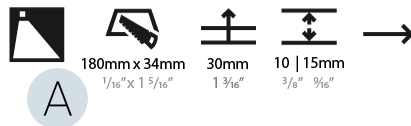

GENERAL

Series: Delight
Subseries: Delight String Step
Brand: Prolicht
Division: Architectural
Mounting Type: Recessed
Mounting Location: Wall
Subcategory: Step Light

PHYSICAL

Shape: Rectangle
Length (mm): 190
Length (in): 7 1/2
Height (mm): 40
Depth (mm): 27
Height (in): 1 9/16
Depth (in): 1 1/16
Ceiling Thickness (mm): 10 / 12 / 15
Ceiling Thickness (in): 3/8 or 1/2 or 9/16
Min. Recessing Depth (mm): 30
Min. Recessing Depth (in): 1 3/16
Light Distribution: Asymmetric
Weight (kg): 0.208
Weight (lbs): 0.4576
Fixture Finish: SSR / BKV / CWI / CRY / HAB / LAG / UFT / ITA / RUA / RUR / MIC / FTG / MYG / TWT / LOD / PUS / FRO / FUP / KIA / POP / BLS / SPG / MEY / GOH / GUM / CHC / COM / ABZ / JAG / OBR / MOS / ROR
Fixture Material: Aluminum
Cut-out Measurements: 140mm / 5 1/2" x 34mm / 1 5/16"

LED

Number of LEDs: 1
Color Temperature (°K): 3000 / 3500 / 5000
Max. Delivered Lumen (lm): 60
CRI: >80 CRI
Lamp Life (hrs): 50000

OPTICAL

RATINGS AND CERTIFICATIONS

Certified By: Certified for North American Standards
IP rating: IP20