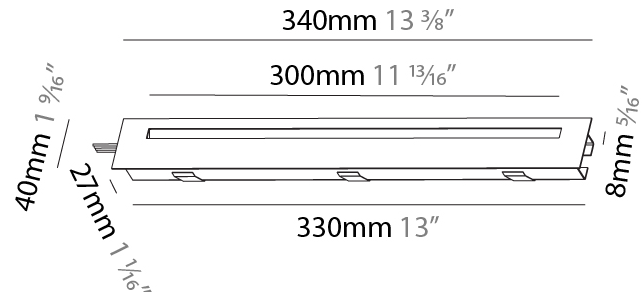

GENERAL

Series: Delight
Subseries: Delight String Step
Brand: Prolicht
Division: Architectural
Mounting Type: Recessed
Mounting Location: Wall
Subcategory: Step Light

PHYSICAL

Shape: Rectangle
Length (mm): 340
Length (in): 13 3/8
Height (mm): 40
Depth (mm): 27
Height (in): 1 9/16
Depth (in): 1 1/16
Ceiling Thickness (mm): 10 / 12 / 15
Ceiling Thickness (in): 3/8 or 1/2 or 9/16
Min. Recessing Depth (mm): 30
Min. Recessing Depth (in): 1 3/16
Light Distribution: Asymmetric
Weight (kg): 0.404
Weight (lbs): 0.89
Fixture Finish: SSR / BKV / CWI / CRY / HAB / LAG / UFT / ITA / RUA / RUR / MIC / FTG / MYG / TWT / LOD / PUS / FRO / FUP / KIA / POP / BLS / SPG / MEY / GOH / GUM / CHC / COM / ABZ / JAG / OBR / MOS / ROR
Fixture Material: Aluminum
Cut-out Measurements: 330mm / 13" x 34mm / 1 5/16"

ELECTRICAL

Lamp Type: LED (Zhaga Standard)
Input Wattage (W): 4
Total Output Wattage (W): 3.6
Dimming: 0-10V Dimming / Phase Dimming (120Vac Only)
Driver Included: No
Driver Location: Remote
Driver Type: Constant Voltage - 120 / 277Vac
Driver Class: Class 2
Input Voltage (V): 120 - 277
Output Voltage (V): 24

LED

Number of LEDs: 1
Color Temperature (°K): 3000 / 3500 / 5000
Max. Delivered Lumen (lm): 120
CRI: >80 CRI
Lamp Life (hrs): 50000

OPTICAL

RATINGS AND CERTIFICATIONS

Certified By: Certified for North American Standards
IP rating: IP20